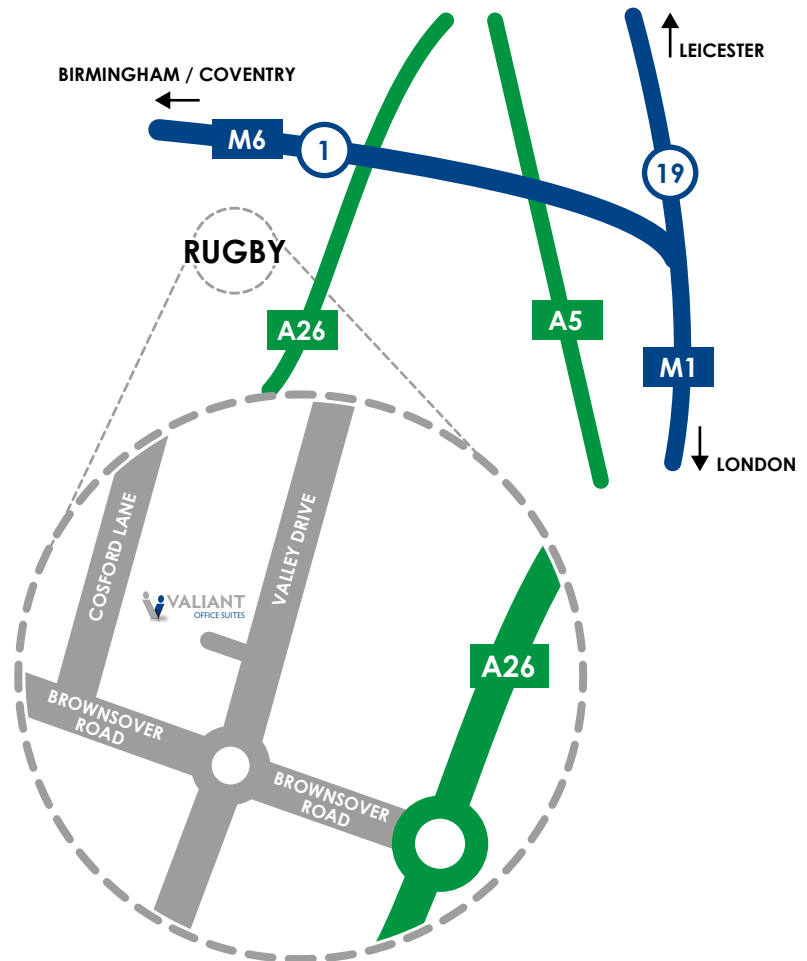

Our Location

A perfect location that is easily accessible to all major road networks, close to Rugby Railway Station and has a peak hour bus service that runs directly past the Valiant Office Suites at Lumonics House.

Valiant Office Suites
Lumonics House
Valley Drive, Swift Valley
Rugby
Warwickshire CV21 1TQ

T. 01788 297 123
F. 01788 297 124
E. office@valiant-officesuites.co.uk
www.valiant-officesuites.co.uk

Drive Times

M6 Motorway Junction 1	1.0 miles	4 minutes by car
Rugby Town Centre	2.0 miles	7 minutes by car
Rugby Railway Station	2.1 miles	7 minutes by car
M1 Motorway Junction 19	5.1 miles	12 minutes by car
Birmingham International Station	25.4 miles	34 minutes by car
Birmingham International Airport	26.6 miles	38 minutes by car
Coventry City Centre	15.5 miles	34 minutes by car
Leicester City Centre	23.8 miles	37 minutes by car
Central London	88.5 miles	116 minutes by car

Travel times by train from Rugby

Birmingham	From 36 minutes
Leicester	From 44 minutes
London Euston	From 49 minutes

We have teamed up with a number of local taxi firms who offer competitive rates on all journeys

www.valiant-officesuites.co.uk

Misrepresentation Act: Particulars contained in this brochure have been produced in good faith, are set out as a general guide and do not constitute the whole or part of any contract. All liability in negligence arising from use of these particulars are hereby excluded. July 2014.