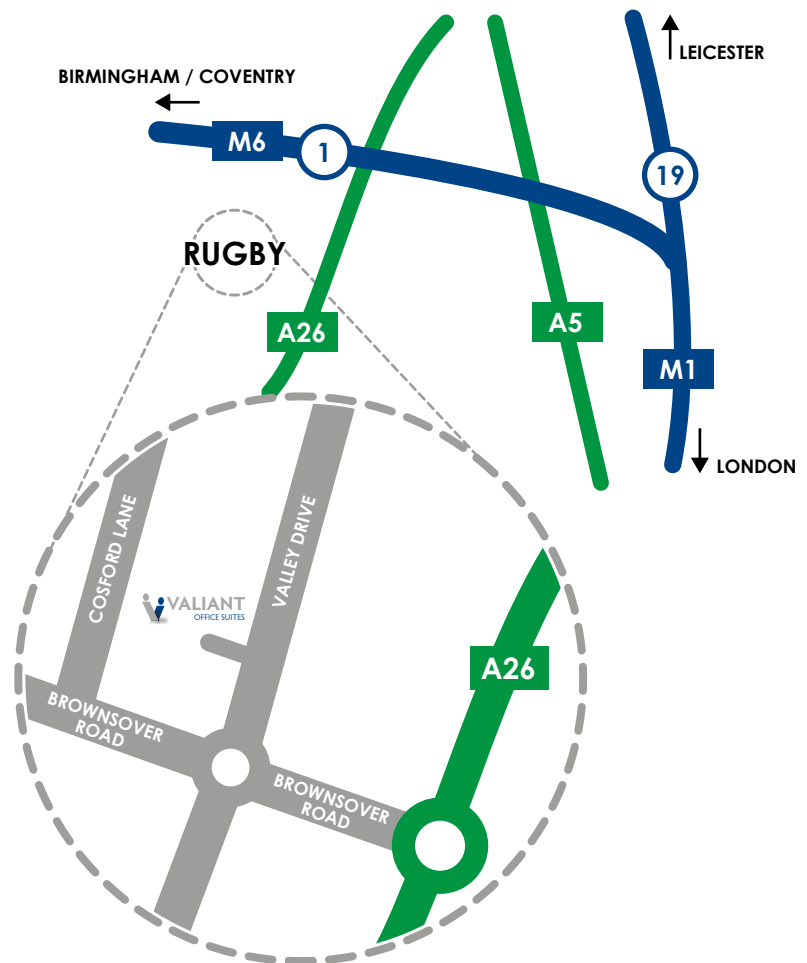

# Our Location

A perfect location that is easily accessible to all major road networks, close to Rugby Railway Station and has a peak hour bus service that runs directly past the Valiant Office Suites at Lumonics House.

## Drive Times

M6 Motorway Junction 1	1.0 miles	4 minutes by car
Rugby Town Centre	2.0 miles	7 minutes by car
Rugby Railway Station	2.1 miles	7 minutes by car
M1 Motorway Junction 19	5.1 miles	12 minutes by car
Birmingham International Station	25.4 miles	34 minutes by car
Birmingham International Airport	26.6 miles	38 minutes by car
Coventry City Centre	15.5 miles	34 minutes by car
Leicester City Centre	23.8 miles	37 minutes by car
Central London	88.5 miles	116 minutes by car