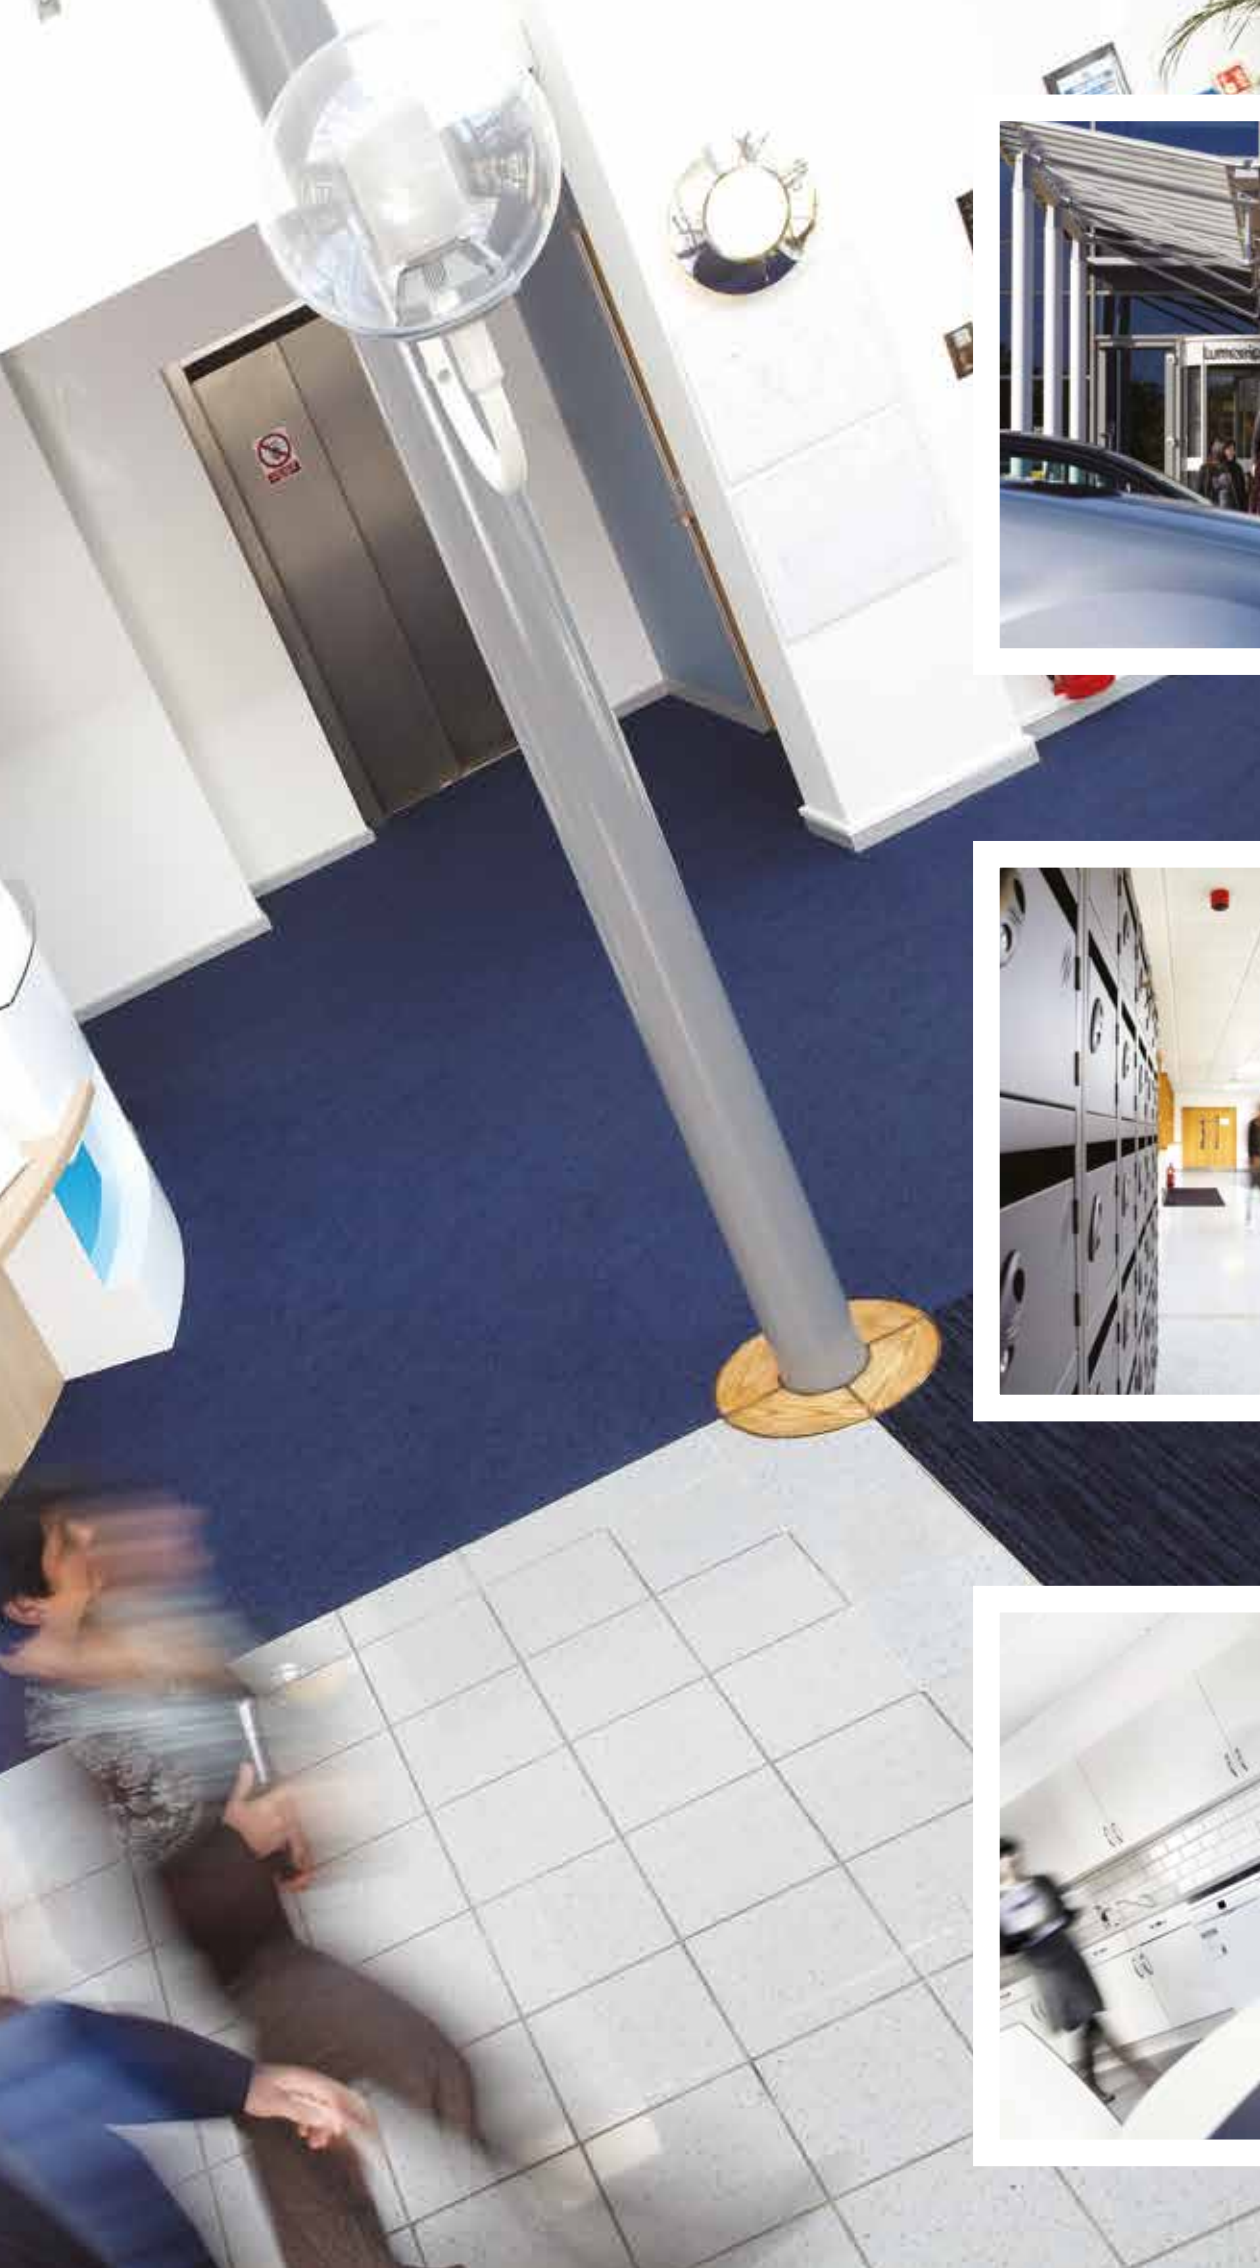

VALIANT OFFICE SUITES

Suites ranging from 160 sq ft to 1500 sq ft

LUMONICS HOUSE | RUGBY

Providing flexible, high quality, secure office space in Rugby with ample on site parking, 24 hour access together with a large choice of 'pay as you go' business services including secretarial and administration duties

Building Amenities

- High quality office suites with individual temperature controls
- Ample on-site parking for colleagues and visitors
- Large choice of furniture options to suit your needs
- Serviced spacious reception with waiting area
- Advanced IT and telecom facilities
- Range of flexible meeting and conference rooms
- Fully equipped kitchens as well as a high quality catering service for visitor hospitality
- Range of business support services
- 24/7 access, security and CCTV

Common Areas

- Access to a full range of office equipment including photocopying, binding and laminating alongside secure individual postal facilities with mail delivered and collected daily.
- On-site meeting and conference facilities are available for hire with state of the art audio visual equipment.
- All common areas on each floor provide fully equipped kitchen with fridge, microwave, dishwasher and refreshment facilities.
- Contemporary landscaped central outside courtyard area with seating.